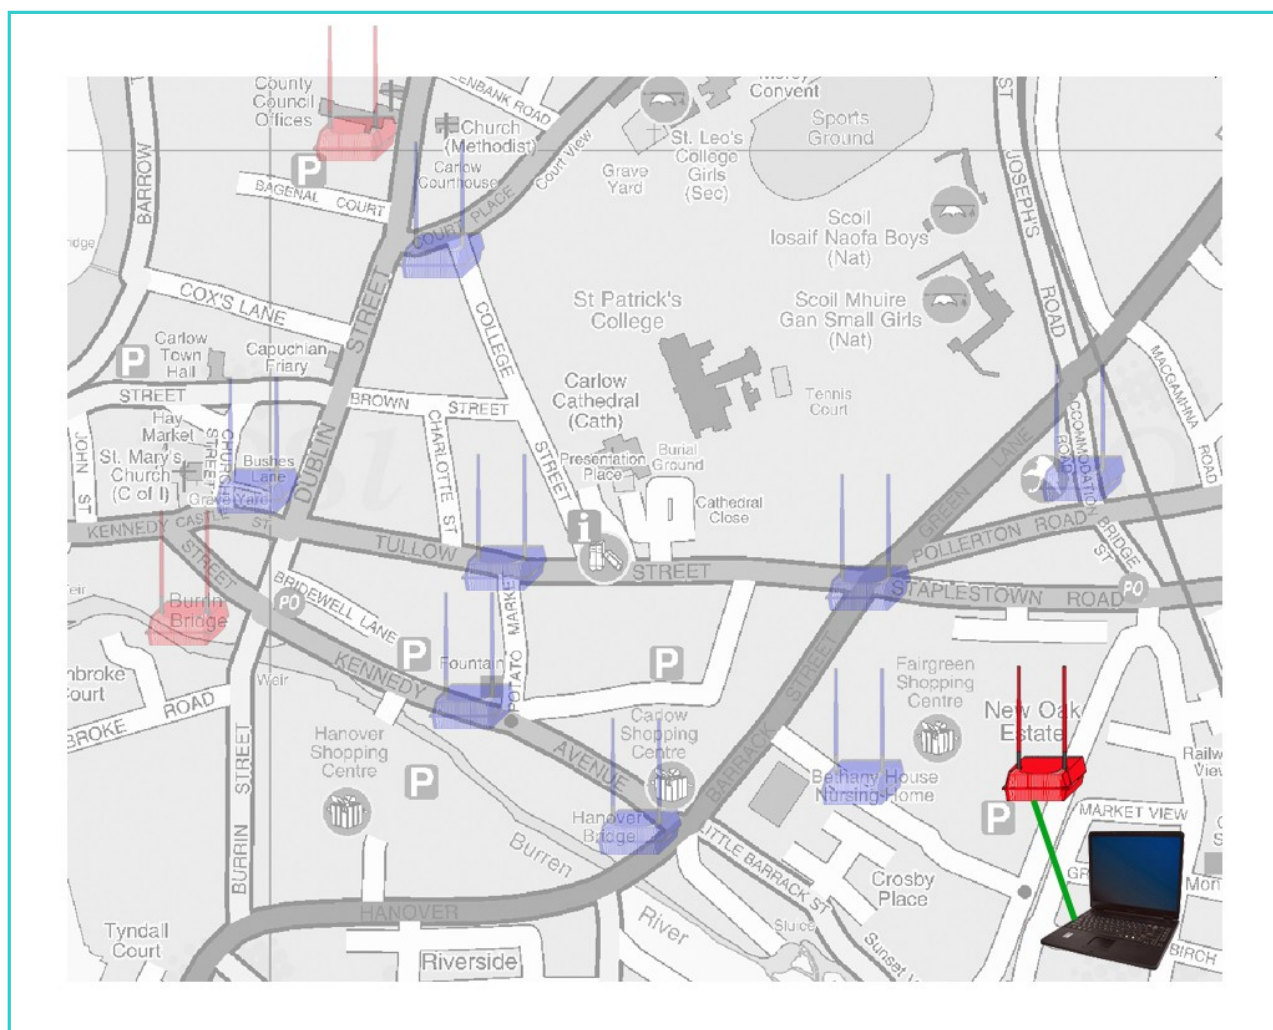

25th April 2007

REVERSING THE DIGITAL DIVIDE IN CARLOW

Ireland's first open access wifi network launched by e|net and Carlow County Council.

e|net and Carlow County Council today launched Ireland's first open access wifi network. The first of its kind in Ireland, the network is being delivered almost three years ahead of Dublin's proposed wifi network and covers 50% of the businesses and 10% of residences in Carlow town.

The network is deployed on the Carlow fibre optic Metropolitan Area Network,